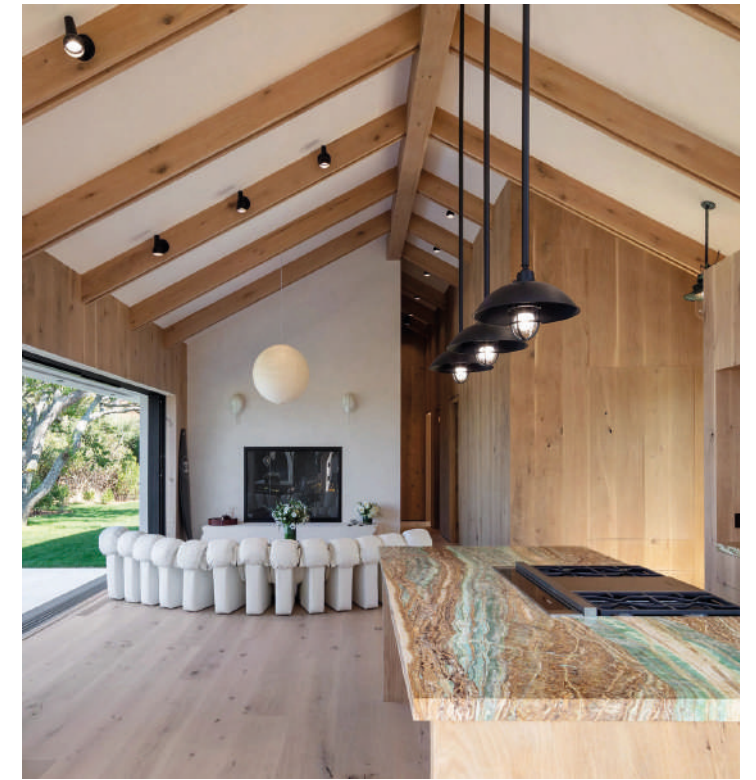

HOME AUTOMATION

Pellini®

ABITO HOLZ
EDIFICI A MISURA DI SOGNO

FALEGNAMERIA
Bome

LUTRON®