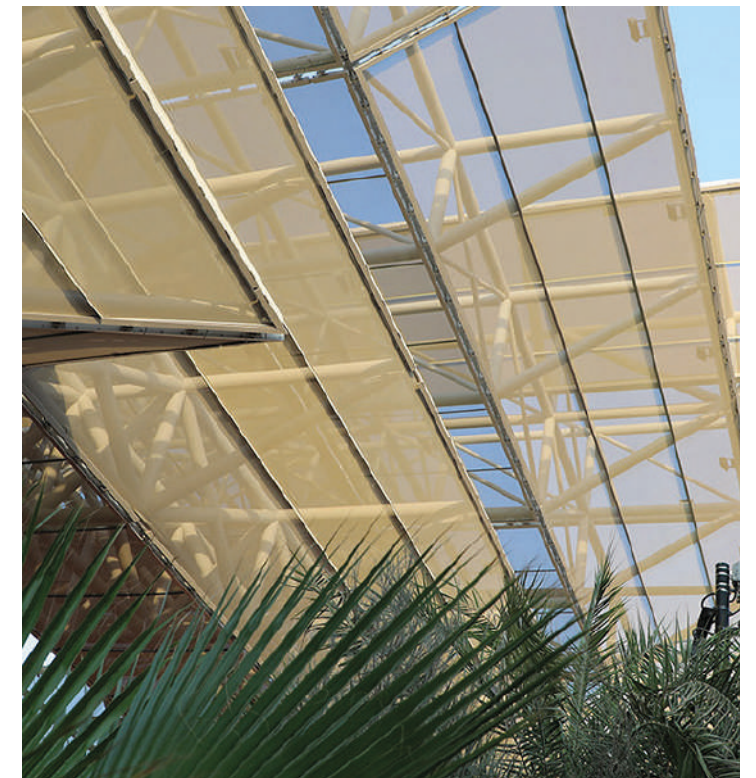

INTERIOR & EXTERIOR BLINDS

MARMO
ARREDO

LAPITEC
NATURALLY ITALIAN

Vetreria Tacca
vetrate isolanti e architettura d'interni
METALGLAS
BONOMI

RESSTENDE®
New lifestyles. new blind systems
Serge Ferrari
group