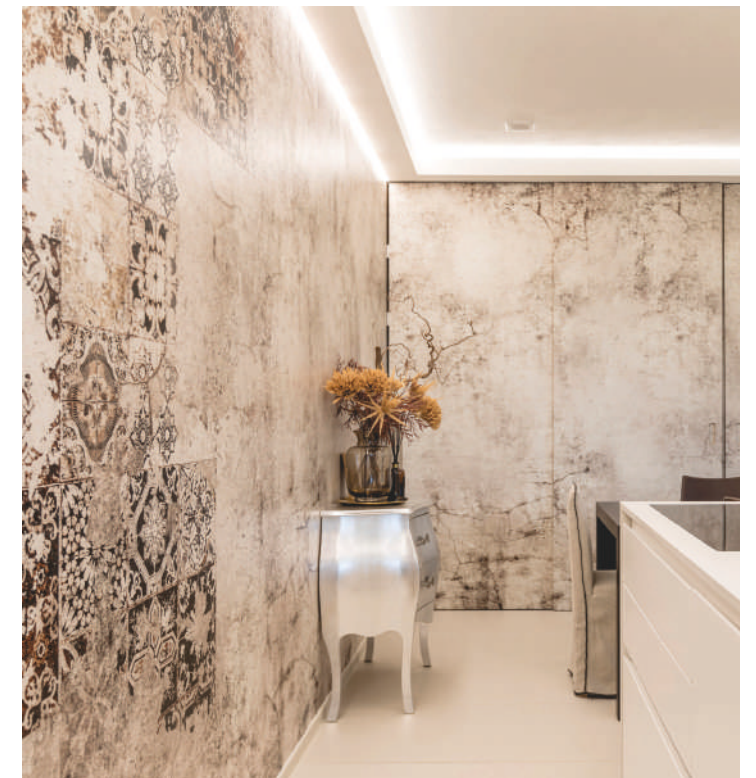

WALLPAPERS

momenti
ITALIAN CUSTOM DESIGN