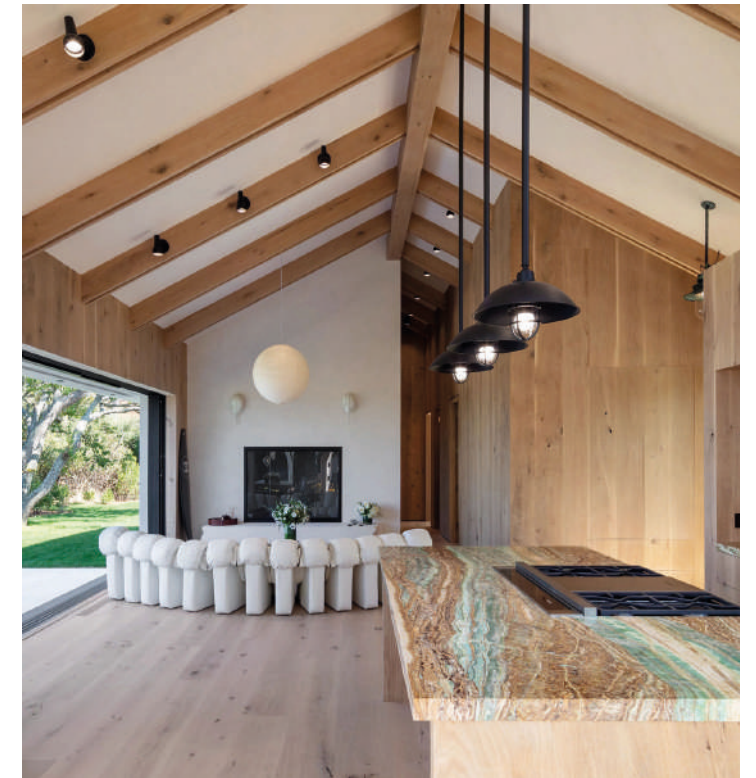

HOME AUTOMATION