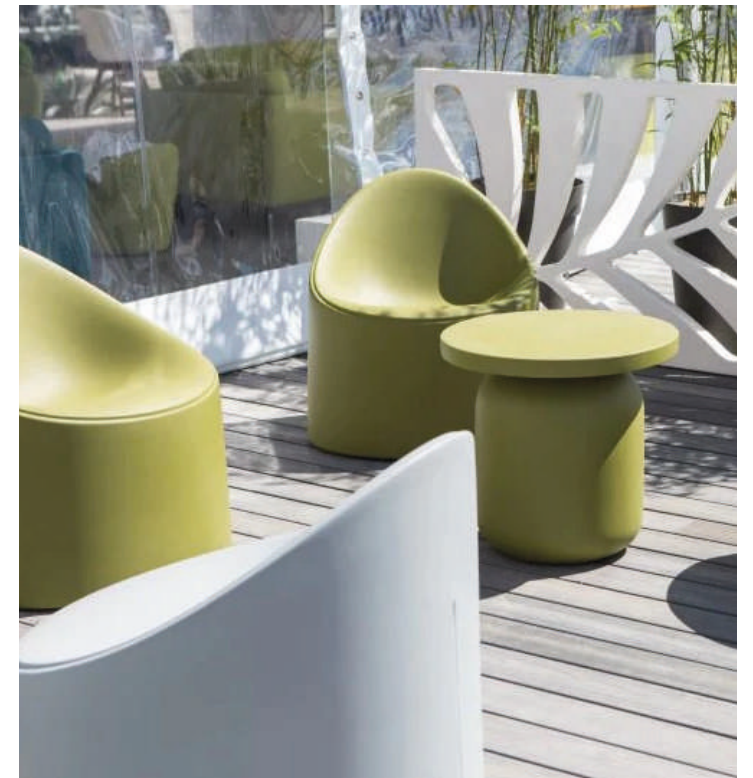

- COMPLETED IN 2009
- CONTAINING 232 RESIDENTIAL UNITS
- DIRECT ACCESS TO THE MARINA WALK
- GLORIOUS COSTAL AND MARINA VIEW
- SPACIOUS POOL DECK
- PRIVATE BARBEQUE AREA
- MODERN FITNESS CENTRE
- COMPLETE HEALTH CLUB INCLUDING SPA, STEAM ROOM AND SAUNA
- DEDICATED, AROUND THE CLOCK SECURITY
- SECURE UNDERGROUND PARKING

LANDSCAPE DESIGN & GREEN WALLS

OUTDOOR SOLUTIONS

SINTERED STONE COVERING

LOOSE FURNITURE

WPC FLOOR & WALL COVERING

FOUNTAINS

KITCHENS

OUTDOOR FURNITURE