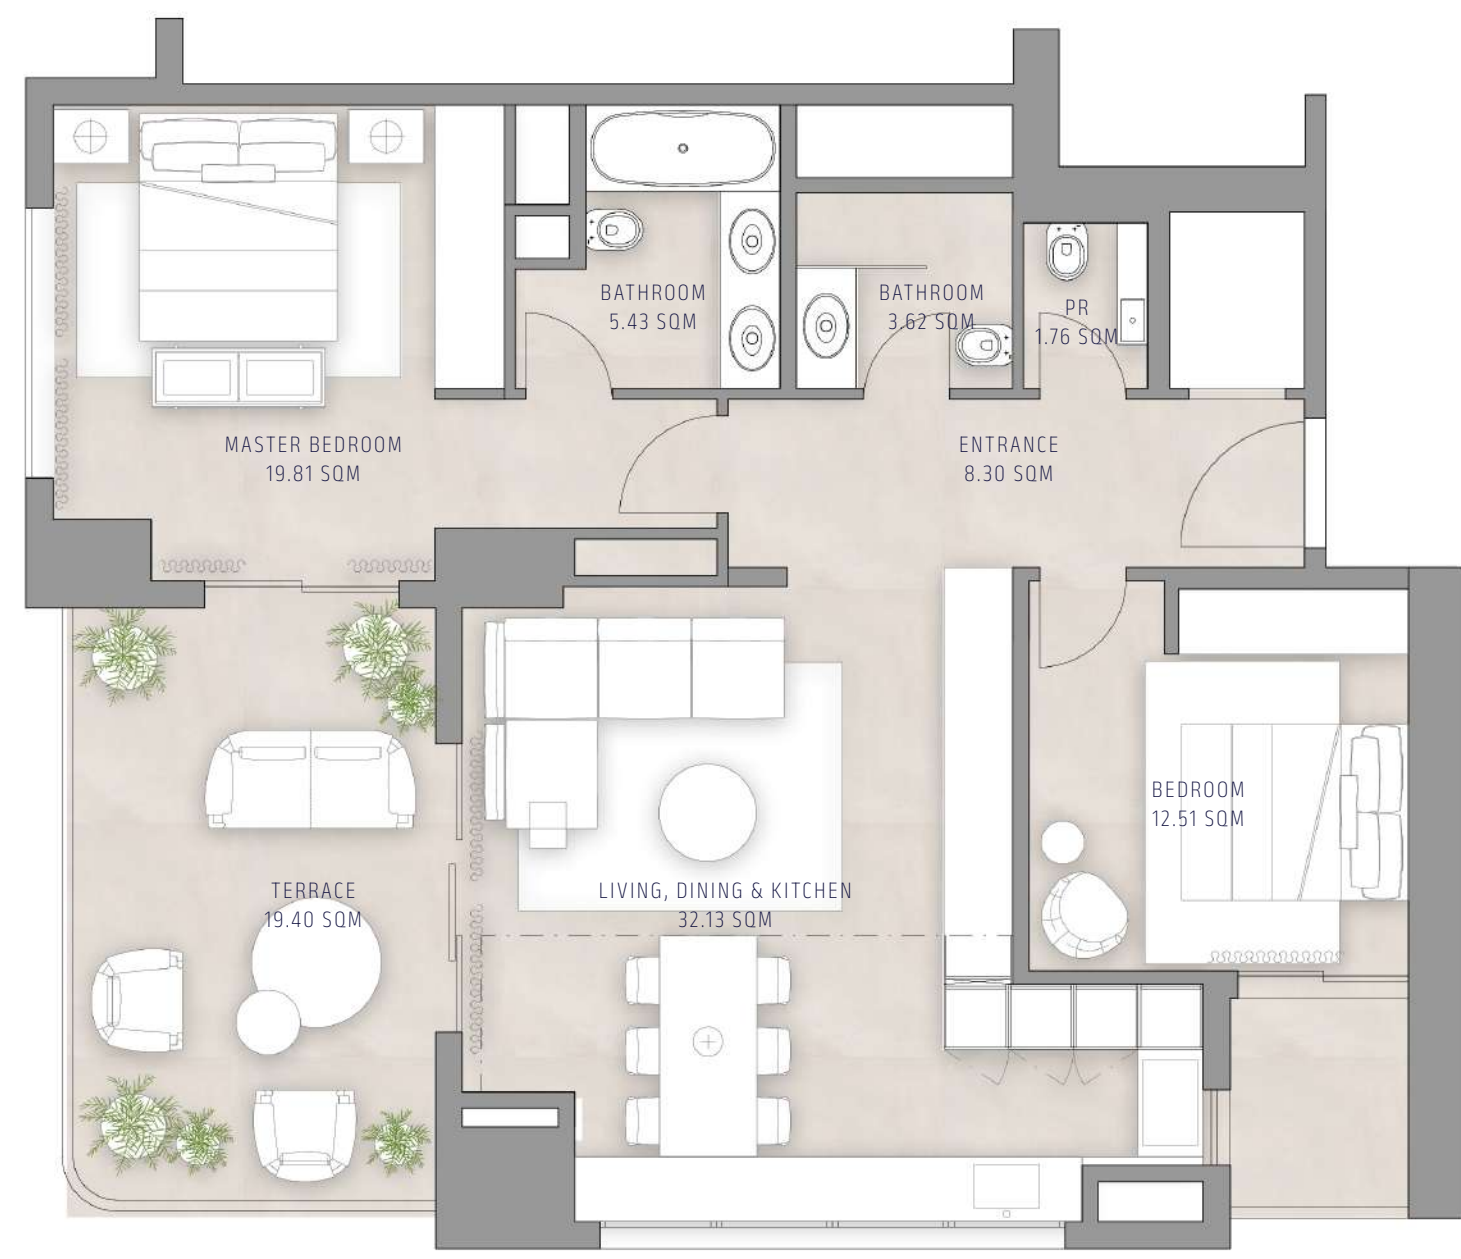

DUBAI - THE ROYAL OCEANIC - APARTMENT

INTERIOR CONCEPT

bespace
dubai

LOCATION

Location

THE ROYAL OCEANIC | DUBAI MARINA

THE ROYAL OCEANIC OCCUPIES ONE OF THE PREMIER LOCATIONS IN DUBAI MARINA, STANDING TALL BETWEEN LE ROYAL MERIDIAN, HABTOOR GRAND, AND GROSVENOR HOUSE.

- COMPLETED IN 2009
- CONTAINING 232 RESIDENTIAL UNITS
- DIRECT ACCESS TO THE MARINA WALK
- GLORIOUS COSTAL AND MARINA VIEW
- SPACIOUS POOL DECK
- PRIVATE BARBEQUE AREA
- MODERN FITNESS CENTRE
- COMPLETE HEALTH CLUB INCLUDING SPA, STEAM ROOM AND SAUNA
- DEDICATED, AROUND THE CLOCK SECURITY
- SECURE UNDERGROUND PARKING

The View

TWO BEDROOM - LEVEL 25

SUITE AREA	903.09 SQ.FT.	83.90 SQ.M.
BALCONY AREA	243.26 SQ.FT.	22.60 SQ.M.
TOTAL AREA	1'146.35 SQ.FT.	106.50 SQ.M.

GENERAL PLANS

GENERAL PLAN | SCALE 1:50

■ DEMOLITIONS

■ CONSTRUCTIONS

GENERAL PLAN | SCALE 1:50

INSPIRATIONS

Materials palette

Entrance

Living

Kitchen & Dining

Master bedroom

Bathroom