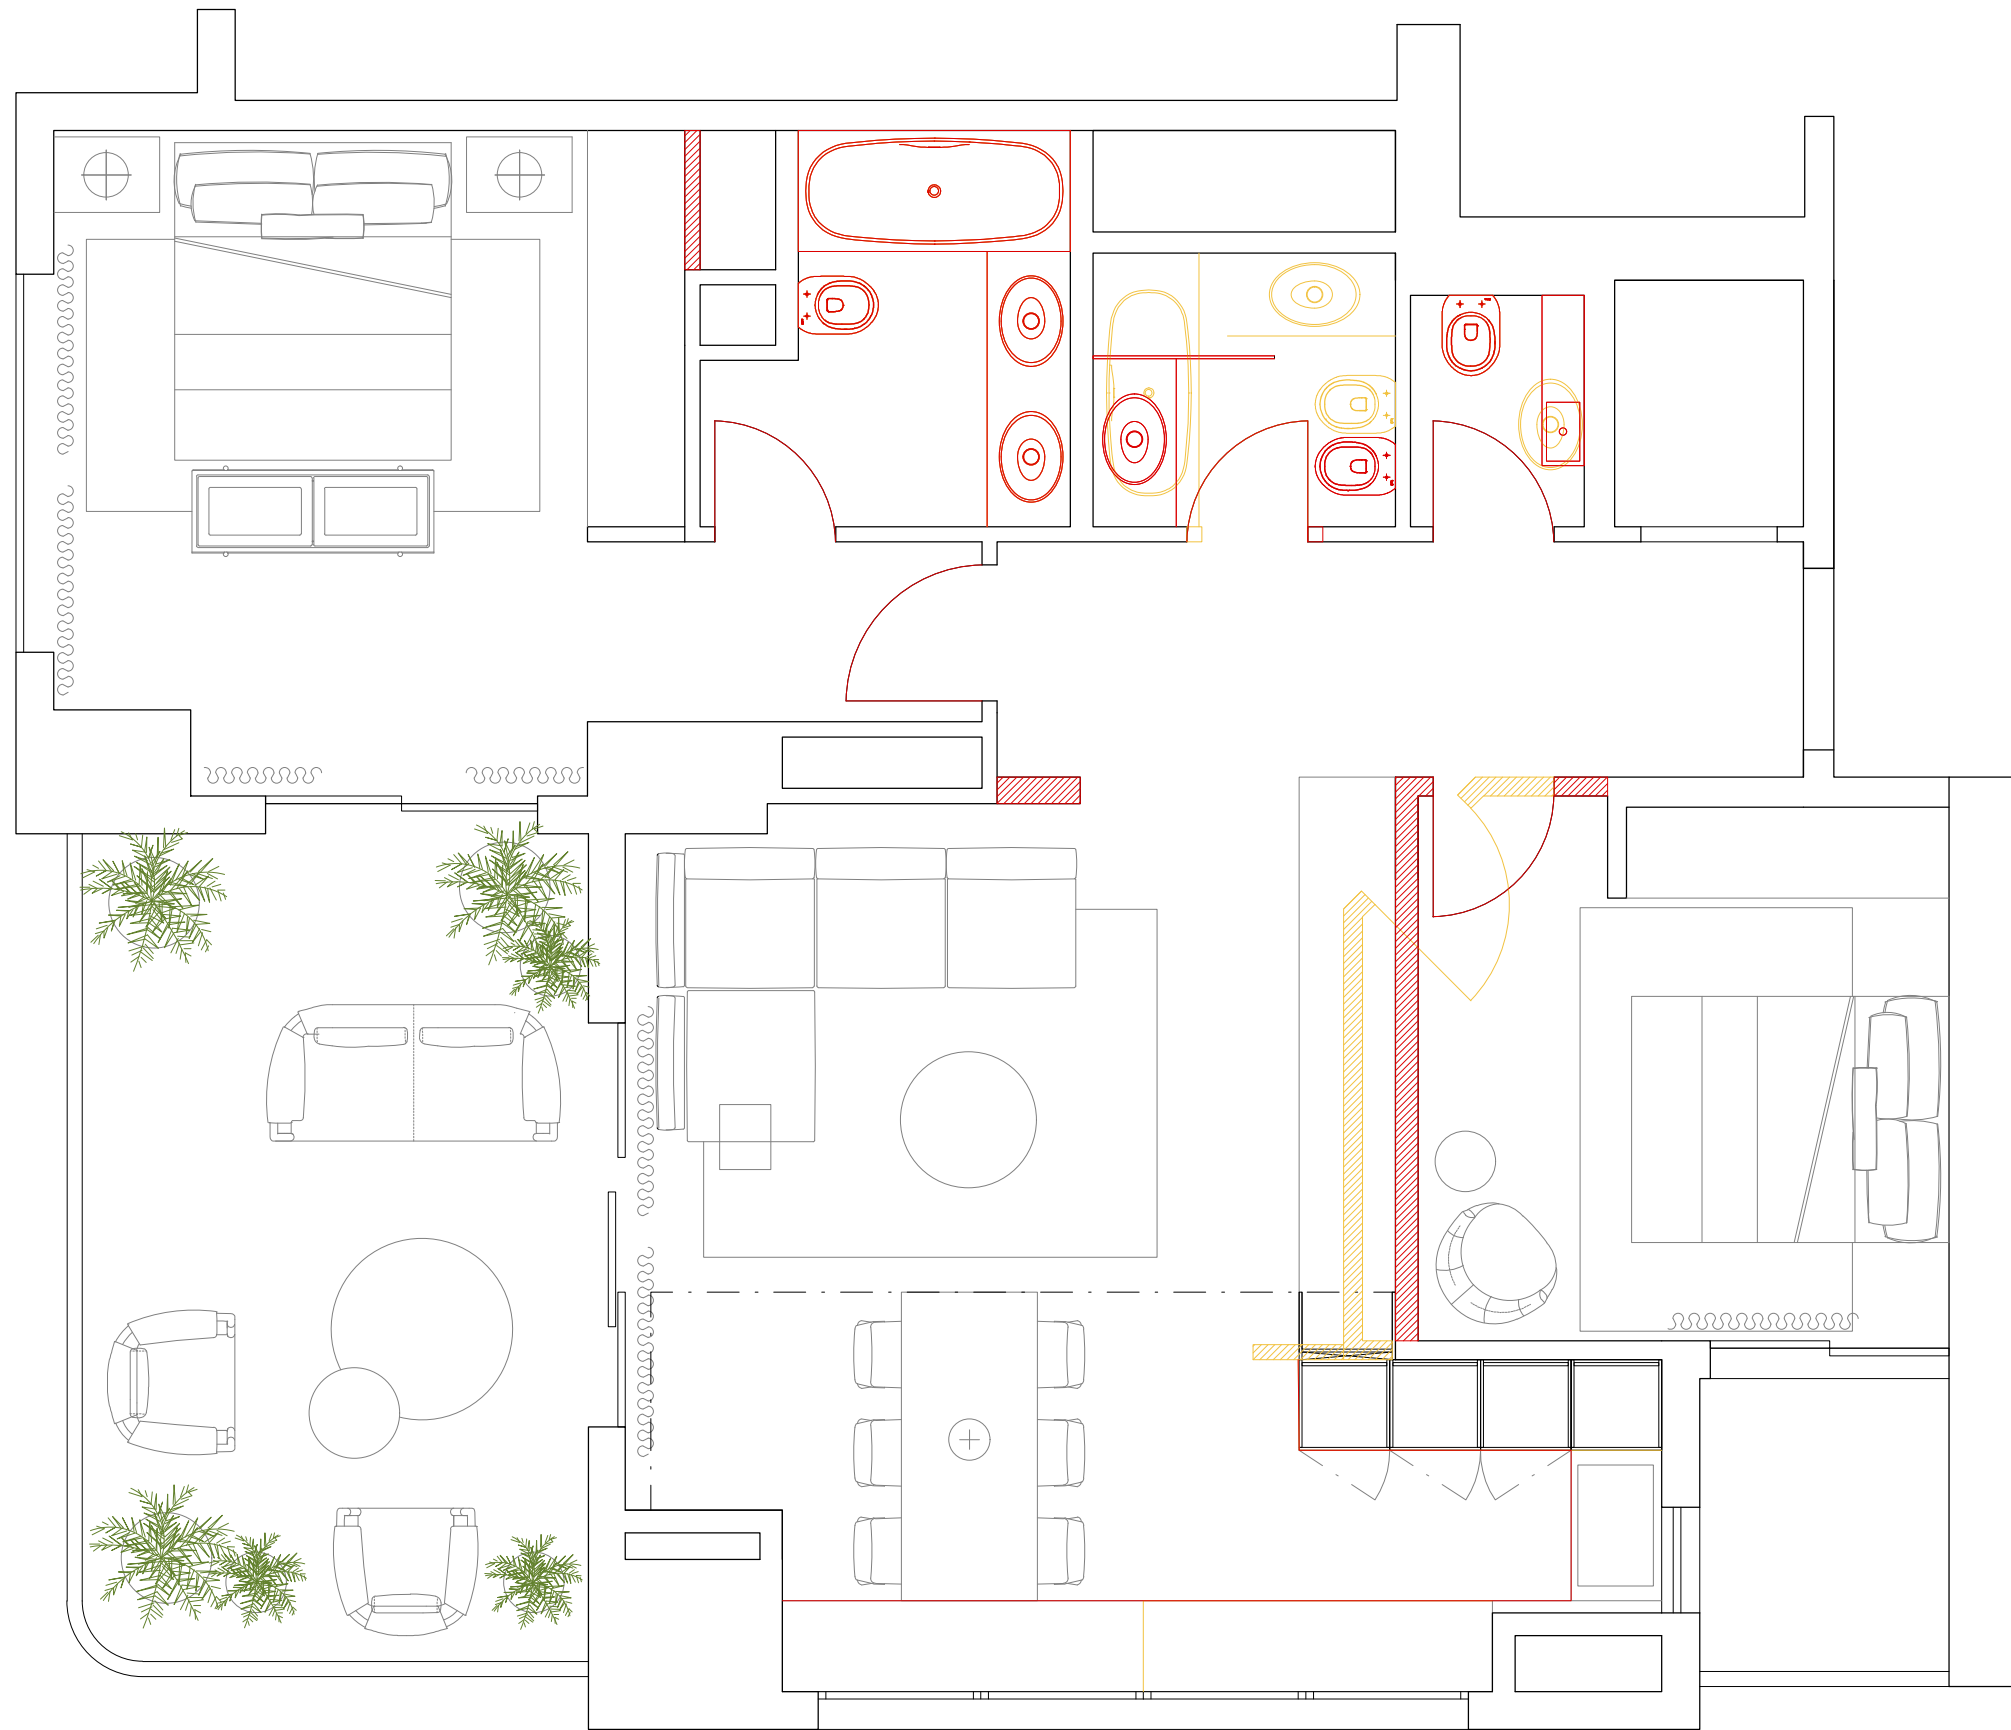

DUBAI - THE ROYAL OCEANIC - APARTMENT

INTERIOR CONCEPT

bespace
dubai

LOCATION

Location

THE ROYAL OCEANIC | DUBAI MARINA

THE ROYAL OCEANIC OCCUPIES ONE OF THE PREMIER LOCATIONS IN DUBAI MARINA, STANDING TALL BETWEEN LE ROYAL MERIDIAN, HABTOOR GRAND, AND GROSVENOR HOUSE.

- COMPLETED IN 2009
- CONTAINING 232 RESIDENTIAL UNITS
- DIRECT ACCESS TO THE MARINA WALK
- GLORIOUS COSTAL AND MARINA VIEW
- SPACIOUS POOL DECK
- PRIVATE BARBEQUE AREA
- MODERN FITNESS CENTRE
- COMPLETE HEALTH CLUB INCLUDING SPA, STEAM ROOM AND SAUNA
- DEDICATED, AROUND THE CLOCK SECURITY
- SECURE UNDERGROUND PARKING

The View

TWO BEDROOM - LEVEL 25

SUITE AREA	903.09 SQ.FT.	83.90 SQ.M.
BALCONY AREA	243.26 SQ.FT.	22.60 SQ.M.
TOTAL AREA	1'146.35 SQ.FT.	106.50 SQ.M.

GENERAL PLANS

GENERAL PLAN | SCALE 1:50

■ DEMOLITIONS

■ CONSTRUCTIONS

GENERAL PLAN | SCALE 1:50

INSPIRATIONS

Materials palette

Entrance

Living

Kitchen & Dining

Master bedroom

Bathroom